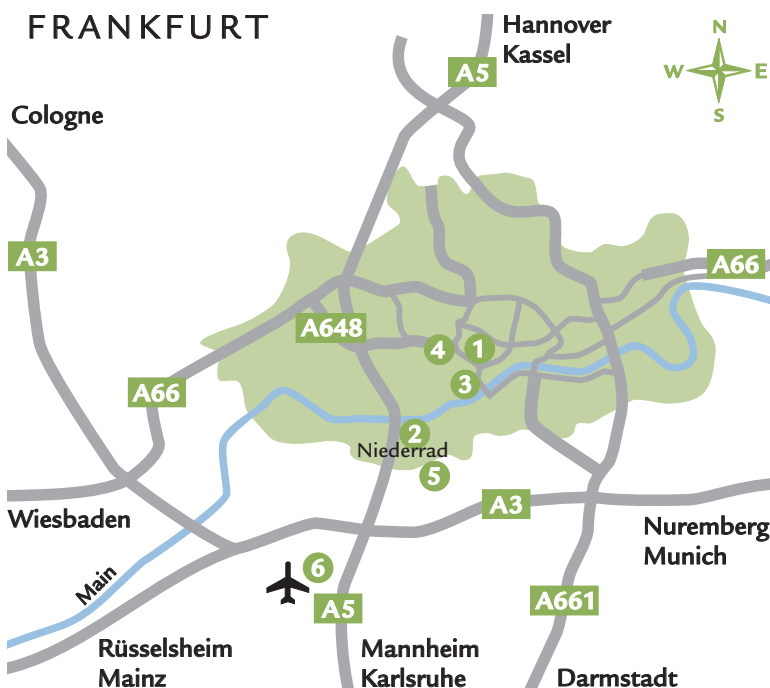

BY PUBLIC TRANSPORT TO FRANKFURT

Coming From the Frankfurt Airport Local Train Station (“Regionalbahnhof”)

- At the airport after retrieving your luggage, go to the lower train station level at Level A
- There, go to platform 1, take S8 or S9 in the direction of “Hanau Hauptbahnhof” or “Offenbach Ost” via “Frankfurt Zentrum”
- Get out at the stop “Taunusanlage” – exit „Taunusanlage/Junghofstraße“
- Along „Junghofstraße“ to the intersection „Neue Mainzer Straße“/„Junghofstraße“
- Cross the intersection on the right
- The entrance of the Ininside Premium Suites is located in the high-rise building “Eurotheum”
- Go to the reception via the panorama elevators on the 22nd floor.

Coming From the Frankfurt Exhibition Center (“Messegelände”)

- From “Torhaus Süd”
- Take the “S-Bahn” in the direction of “City”, S5/S6 in the direction of “Frankfurt Süd” or S3/S4 in the direction of “Darmstadt, Langen”
- Get out at the stop “Taunusanlage” – exit „Taunusanlage“/“Junghofstraße“
- Along „Junghofstraße“ to the intersection „Neue Mainzer Straße“/„Junghofstraße“
- Cross the intersection on the right
- The entrance of the Ininside Premium Suites is located in the high-rise building “Eurotheum”
- Go to the reception via the panorama elevators on the 22nd floor.

You have arrived – Welcome to the INNSIDE Frankfurt Eurotheum

PREMIUM HOTELS

Barcelona
Berlin
Bremen
Dresden
Düsseldorf
Frankfurt
München

inside.com

FRANKFURT

- 1 INNSIDE Frankfurt Eurotheum
- 2 INNSIDE Frankfurt Niederrad
- 3 Hauptbahnhof/ Central Station
- 4 Messe/ Exhibition Center
- 5 Commerzbank Arena
- 6 Flughafen/ Airport Frankfurt