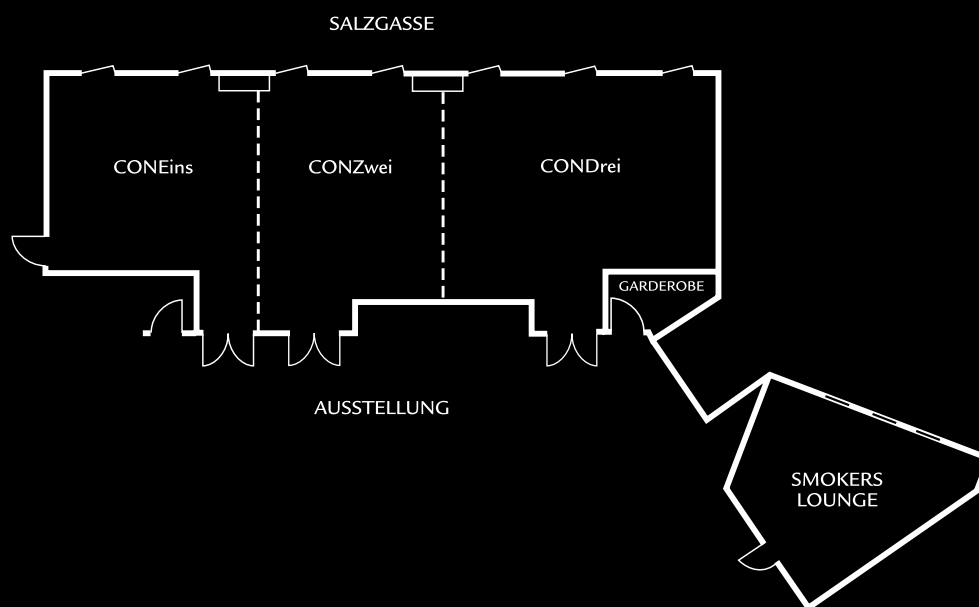

The new four-star superior INNSIDE Dresden offers in 180 extravagant studios and suites an exemplary sleeping experience with king-size or twin beds in air-conditioned, light-flooded design ateliers and transparent, innovative bathrooms with rain showers.

### FACTS & FIGURES

- Eröffnet im Januar 2010
- 180 klimatisierte Design-Zimmer, Suiten & Maisonette Ateliers (27-43 m<sup>2</sup>)
- Kostenfreier DSL-Internetzugang
- VEN Restaurant, LobbyBar und Café
- Skybar TWIST auf der 6. Etage
- 3 kombinierbare Tagungsräume
- WellFit-Bereich und Spa

### FACTS & FIGURES

- Opened January 2010
- 180 Design rooms, suites and Maisonette Ateliers (27-43 m<sup>2</sup>)
- Complimentary DSL internet access
- VEN Restaurant, LobbyBar and Café
- Skybar TWIST on the 6th floor
- 3 combinable meeting rooms
- WellFit-area and spa

VERANSTALTUNGSRÄUME GRÖSSEN & KAPAZITÄTEN  
MEETING ROOMS MEASUREMENTS & CAPACITIES

Meetingraum Meeting Room	M2 Sq. Mts.	Volume (length x width x height)	Theater Theatre	Parlament Classroom	Bankett Banquet	Block Boardroom	U-Form U-Shape
CONEins	80	8 x 8 x 3,05	50	30	40	28	24
CONZwei	80	8 x 8 x 3,05	60	30	40	28	24
CONDrei	115	8 x 12 x 3,05	80	50	60	32	30
CONEins+CONZwei	160	8 x 16 x 3,05	120	80	80	50	46
CONZwei+CONDrei	195	8 x 16 x 3,05	140	100	100	54	50
CON 1+2+3	275	8 x 28 x 3,05	200	150	150	--	--