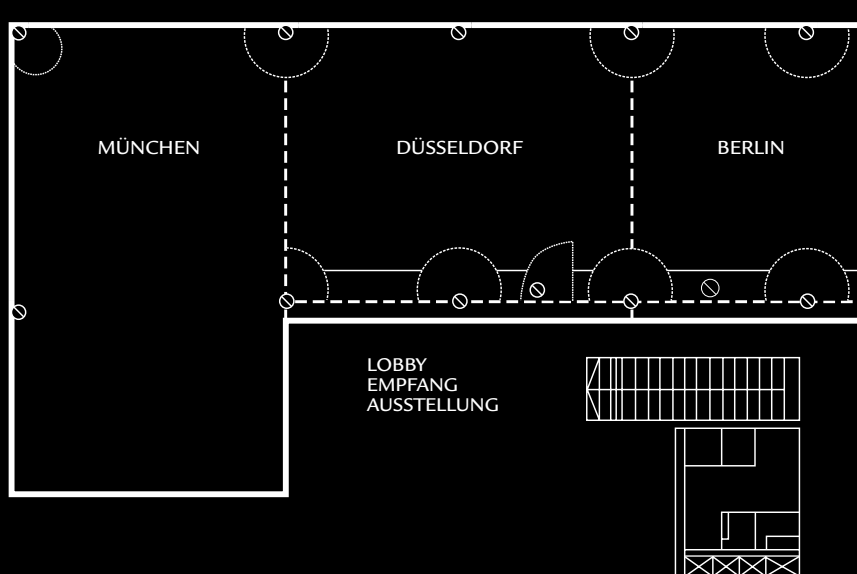

Der Geheimtipp für Gäste aus aller Welt, in exzellenter, verkehrsgünstiger Lage.

WELCOME

Frankfurt's common "in location" in the Niederrad business district has already become the talk of the town. The INNSIDE Frankfurt Niederrad offers 146 spectacular studios and suites with light-filled, air-conditioned rooms, queen or king-sized beds, exemplary comfort, and modern bathrooms with rain showers.

A superb location with excellent transport links – a hot tip for guests from all over the world.

FACTS & FIGURES

- 146 klimatisierte Design-Zimmer & Suiten (24-48 m²)
- Analog, ISDN, DSL & W-LAN, Flatscreen TV, freies Sky TV
- Konferenzräume bis 150 m², max. 120 Personen
- 42 Parkplätze
- Bar, Restaurant, Terrasse/ Patio
- Wellness Center

FACTS & FIGURES

- 146 Design rooms & suites (24-48 m²), air-conditioned
- Analog, ISDN, DSL & W-LAN, Flatscreen TV, free Sky TV
- Meeting facilities total 150 m², max. 120 people
- 42 Parking lots
- Bar, restaurant, terrace/ patio
- Wellness center

VERANSTALTUNGSRÄUME GRÖSSEN & KAPAZITÄTEN
MEETING ROOMS MEASUREMENTS & CAPACITIES

Meetingraum Meeting Room	M2 Sq. Mts.	Volume (length x width x height)	Theater Theatre	Parlament Classroom	Bankett Banquet	Block Boardroom	U-Form U-Shape
BERLIN	30	5,42 x 6,56 x 3,12	14	12	--	10	--
DÜSSELDORF	45	8,1 x 6,56 x 3,12	30	24	--	18	--
MÜNCHEN	75	6,8 x 10,72 x 3,12	60	40	--	25	--
BERLIN + DÜSSELDORF + MÜNCHEN	150	6,56 x 20,32 x 3,12	120	70	--	--	--