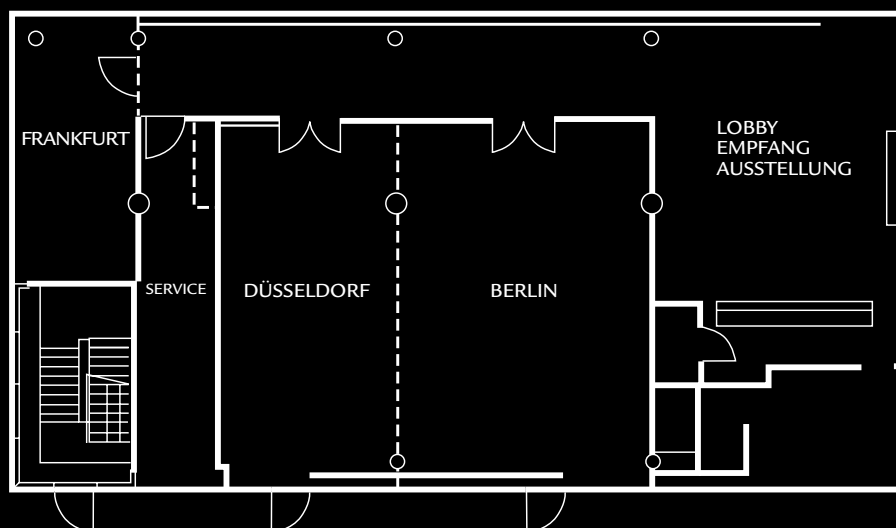

Der Geheimtipp für Gäste aus aller Welt, in exzellenter, verkehrsgünstiger Lage, direkt am Fuße der HighLight Towers.

FACTS & FIGURES

- 160 klimatisierte Design-Zimmer & Suiten (24-48 m²)
- Analog, ISDN, DSL & W-LAN, Flatscreen-TV, freies Sky TV
- Konferenzfläche, 180 m²
- 90 Tiefgaragenplätze
- HighLight Bar, Restaurant, Terrasse/ Patio
- Wellness Center

WELCOME

With 160 large studios and suites, Munich's "in location" in Parkstadt Schwabing, designed by Helmut Jahn, Murphy/Jahn (Chicago), offers light-filled, air-conditioned rooms with queen-sized beds, exemplary comfort, and modern bathrooms with rain showers.

A hot tip for guests from all over the world – superbly situated at the foot of the HighLight Towers with excellent transport links.

FACTS & FIGURES

- 160 Design rooms & suites (24-48 m²), air-conditioned
- Analog, ISDN, DSL & W-LAN, Flatscreen-TV, free Sky TV
- Meeting area, 180 m²
- 90 Underground parking lots
- HighLight Bar, restaurant, terrace/ patio
- Wellness center

VERANSTALTUNGSRÄUME GRÖSSEN & KAPAZITÄTEN
MEETING ROOMS MEASUREMENTS & CAPACITIES

Meetingraum Meeting Room	M2 Sq. Mts.	Volume (length x width x height)	Theater Theatre	Parlament Classroom	Bankett Banquet	Block Boardroom	U-Form U-Shape
Berlin	90	8,2 x 11,0 x 3,9	90	50	30	28	26
Düsseldorf	60	5,5 x 11,0 x 3,9	50	32	24	24	20
Frankfurt	30	7,9 x 3,8 x 3,9	18	--	--	14	--
Berlin + Düsseldorf	150	13,7 x 11,0 x 3,9	150	80	50	--	40
Lounge (6. OG)	24	6,0 x 4,0 x 2,7	--	--	--	8	--